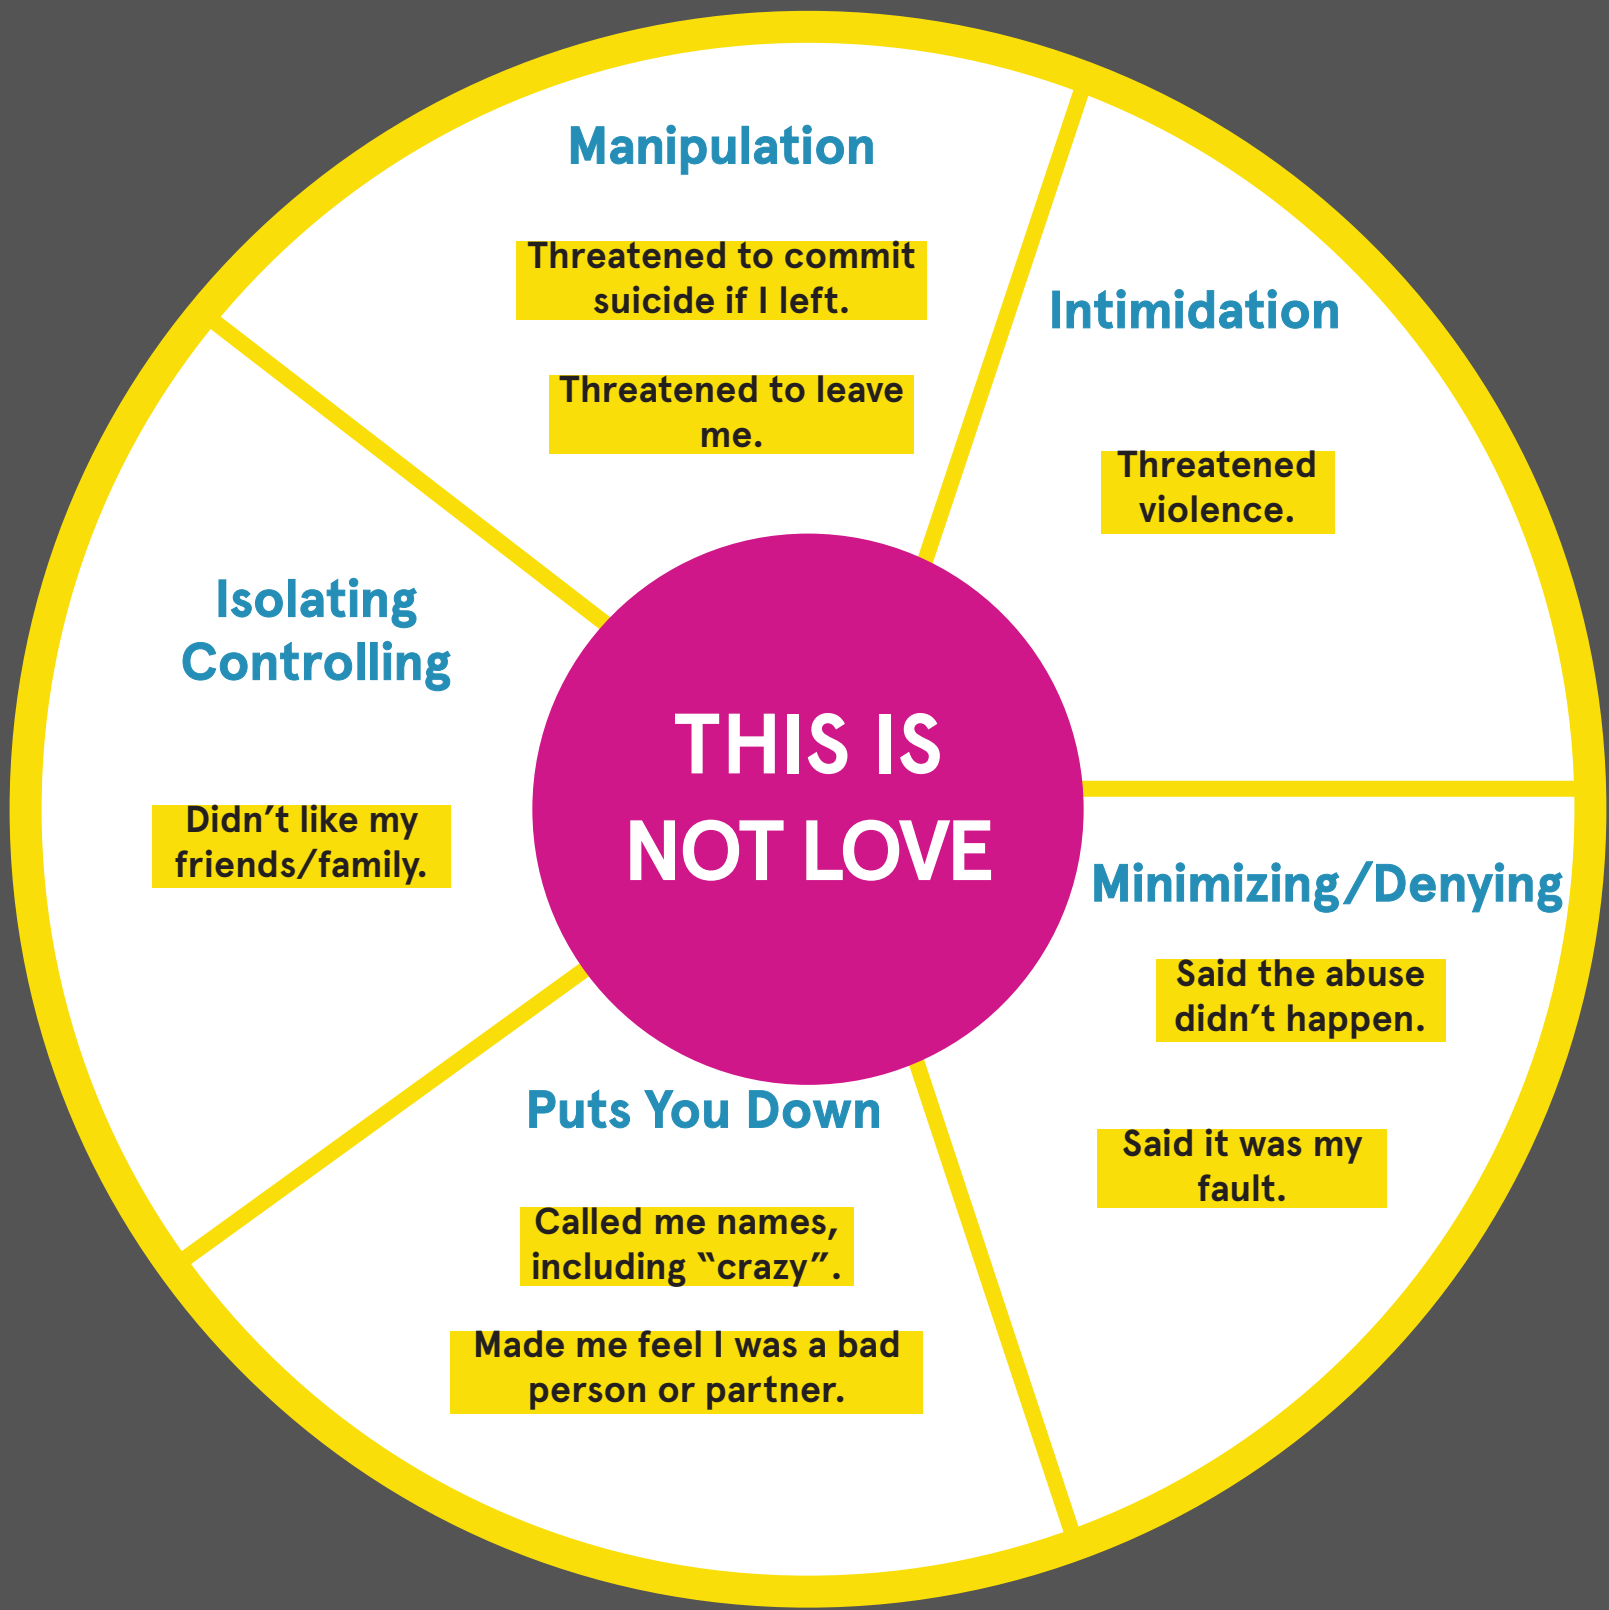

**Male, 21, Maine**  
**AGE DURING RELATIONSHIP: 19 to 20 years old**  
Gender of intimate partner: Female

@2023 *Finding Our Voices* inspired by the Power and Control Wheel [theduluthmodel.org](http://theduluthmodel.org)